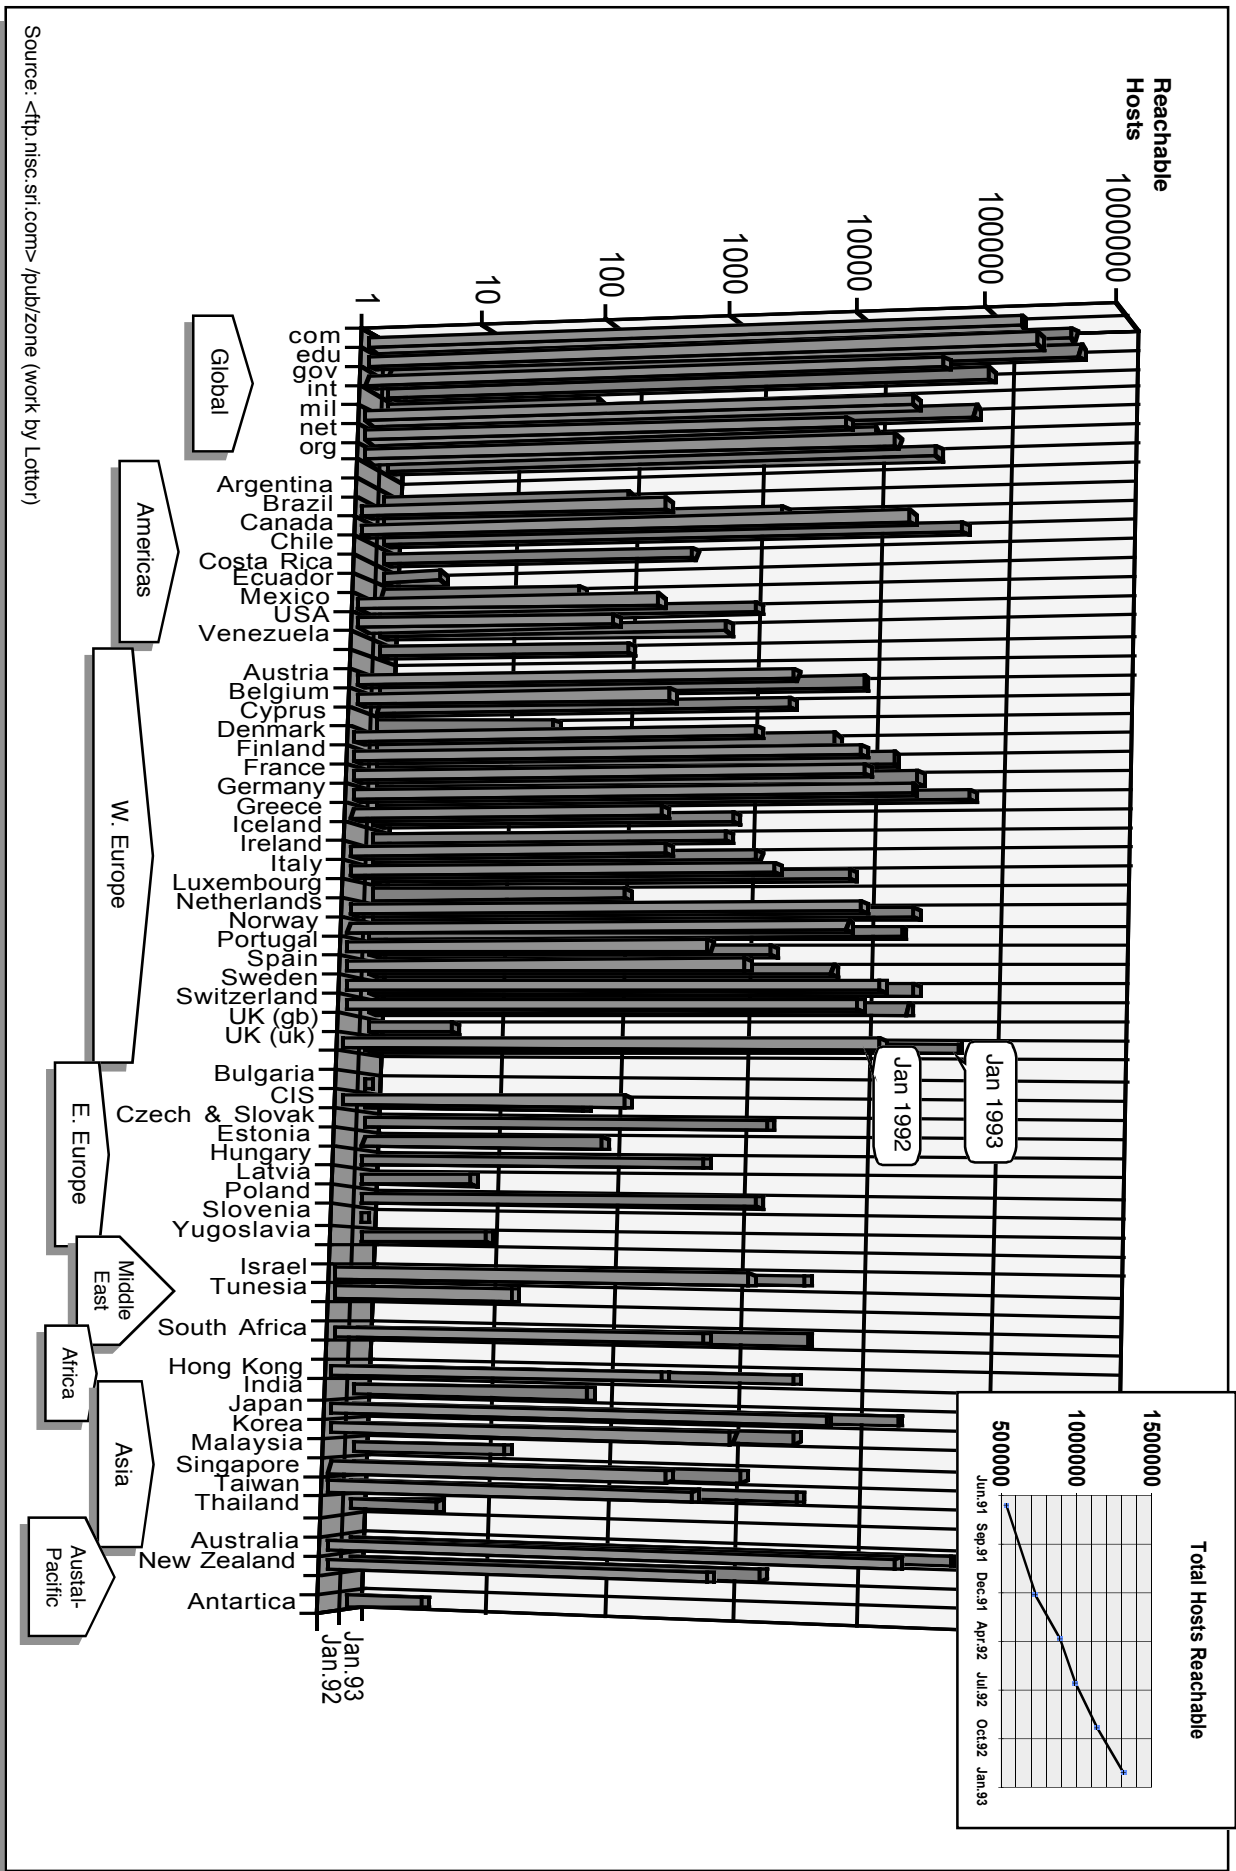

Global Growth of Internet Hosts in 1992

Source: <ftp.nisc.sri.com> /pub/zone (work by Lottor)

1992 Internet National Host per Capita Growth

sources: SRI Jan 1993 Hosts; World Almanac 1990 population statistics

Growth in Internet Industrial Hosts

NSF Backbone Network History of Traffic

NSF Internet Backbone Network History of Services

1992 Growth of Outbound US-NSF Internet Traffic

Source: <nis.nsf.net>/statistics/nsfnet Jan 1993

1992 Growth of Inbound US-NSF Internet Traffic

Source: <nis.nsf.net>/statistics/nsfnet/jan 1993

Evolution of the Internet Marketplace

Source: Cisco Systems Marketing

IBM Corporate-Internet Gateway Historical Profile