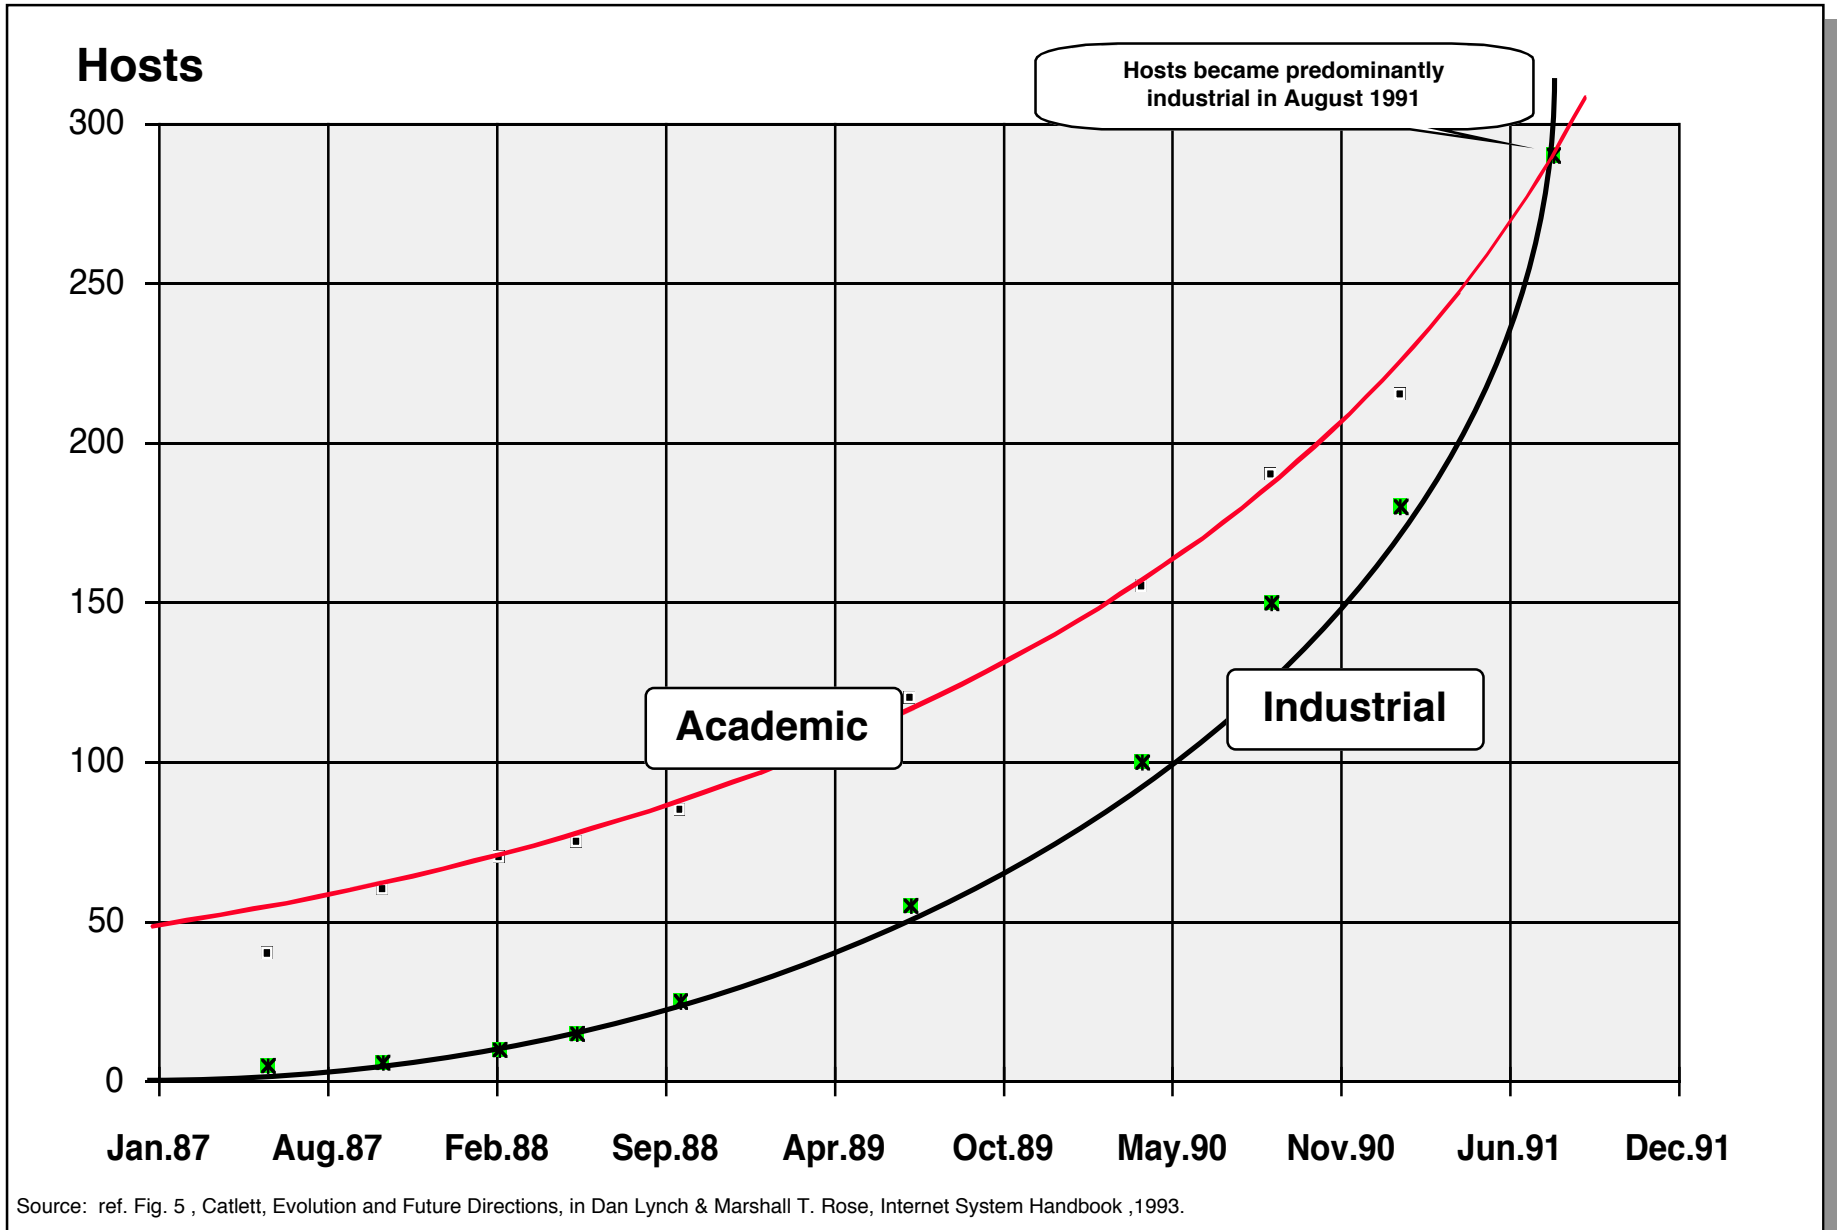

Global Growth of Internet Hosts in 1992

Source: <ftp.nisc.sri.com> /pub/zone (work by Lottor)

1992 Internet National Host per Capita Growth

sources: SRI Jan 1993 Hosts; World Almanac 1990 population statistics

Growth in Internet Industrial Hosts

NSF Backbone Network History of Traffic

NSF Internet Backbone Network History of Services

1992 Growth of Outbound US-NSF Internet Traffic

Source: <nis.nsf.net>/statistics/nsfnet Jan 1993

1992 Growth of Inbound US-NSF Internet Traffic

Source: <nis.nsf.net>/statistics/nsfnet/jan 1993

Evolution of the Internet Marketplace

Source: Cisco Systems Marketing

IBM Corporate-Internet Gateway Historical Profile