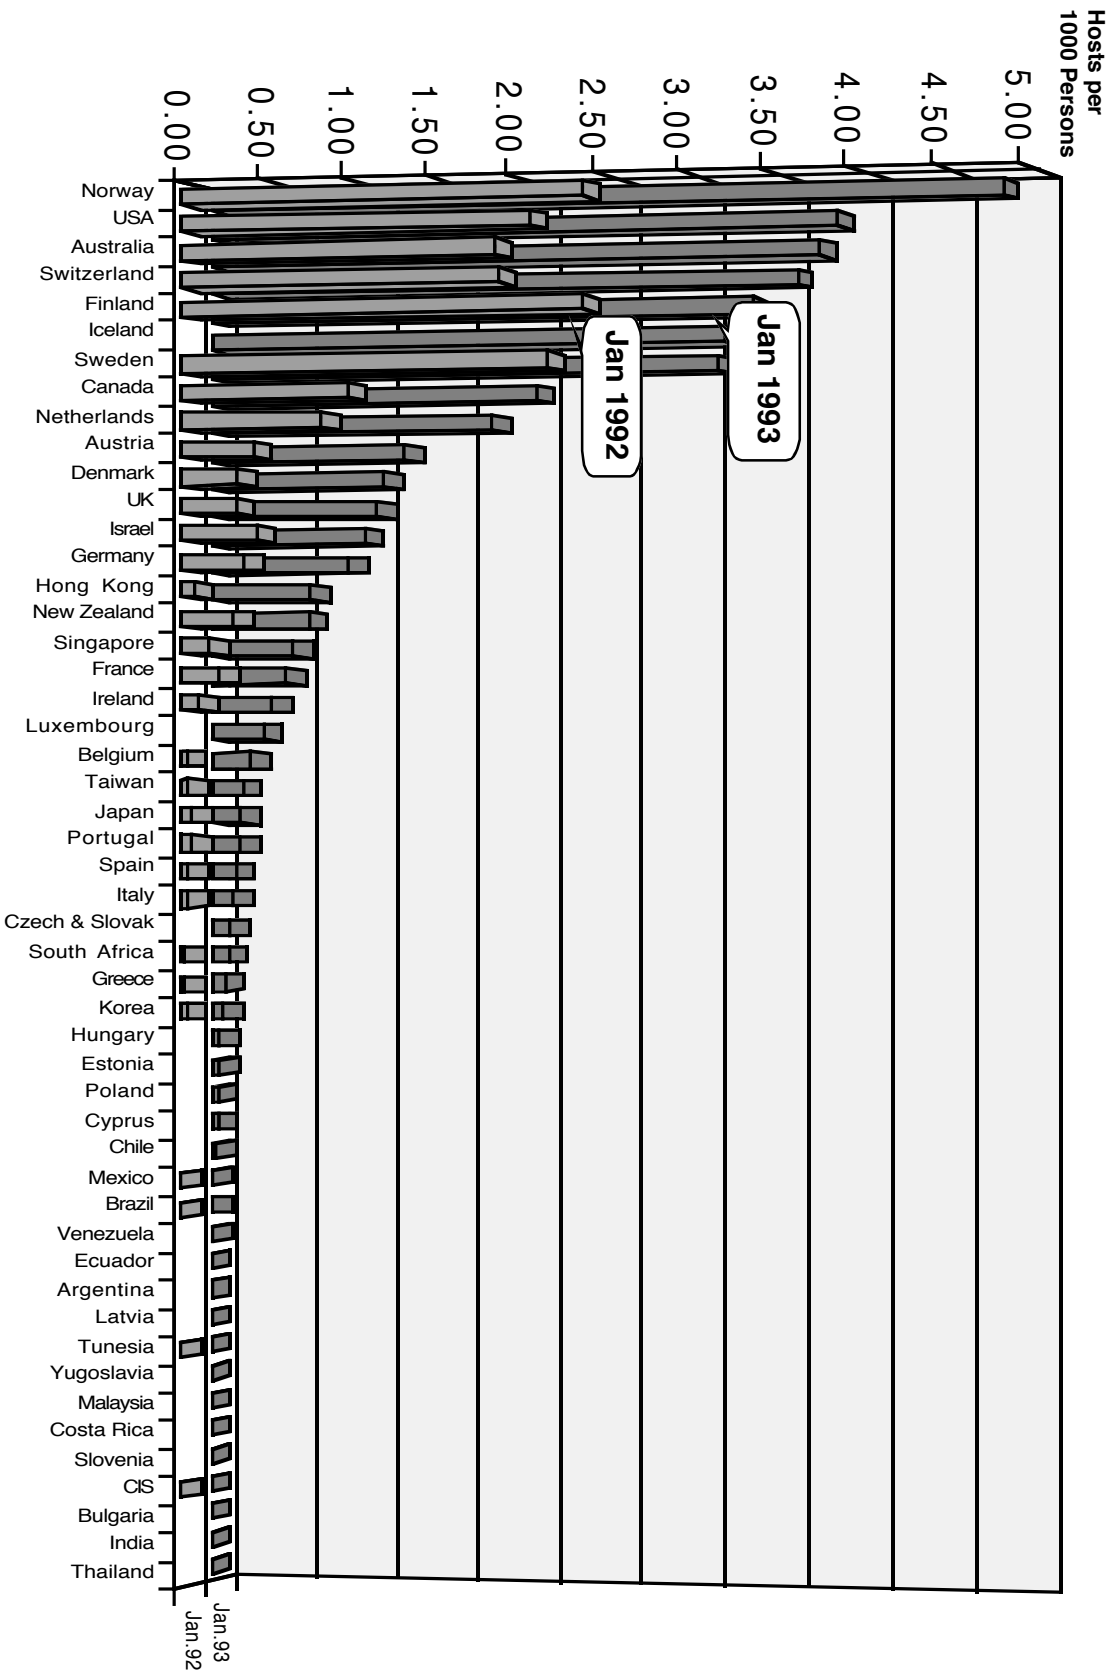

Global Growth of Internet Hosts in 1992

Source: <ftp.nisc.sri.com> /pub/zone (work by Lottor)

1992 Internet National Host per Capita Growth

sources: SRI Jan 1993 Hosts; World Almanac 1990 population statistics

Growth in Internet Industrial Hosts

NSF Backbone Network History of Traffic

NSF Internet Backbone Network History of Services

1992 Growth of Outbound US-NSF Internet Traffic

Source: <nis.nsf.net>/statistics/nsfnet Jan 1993