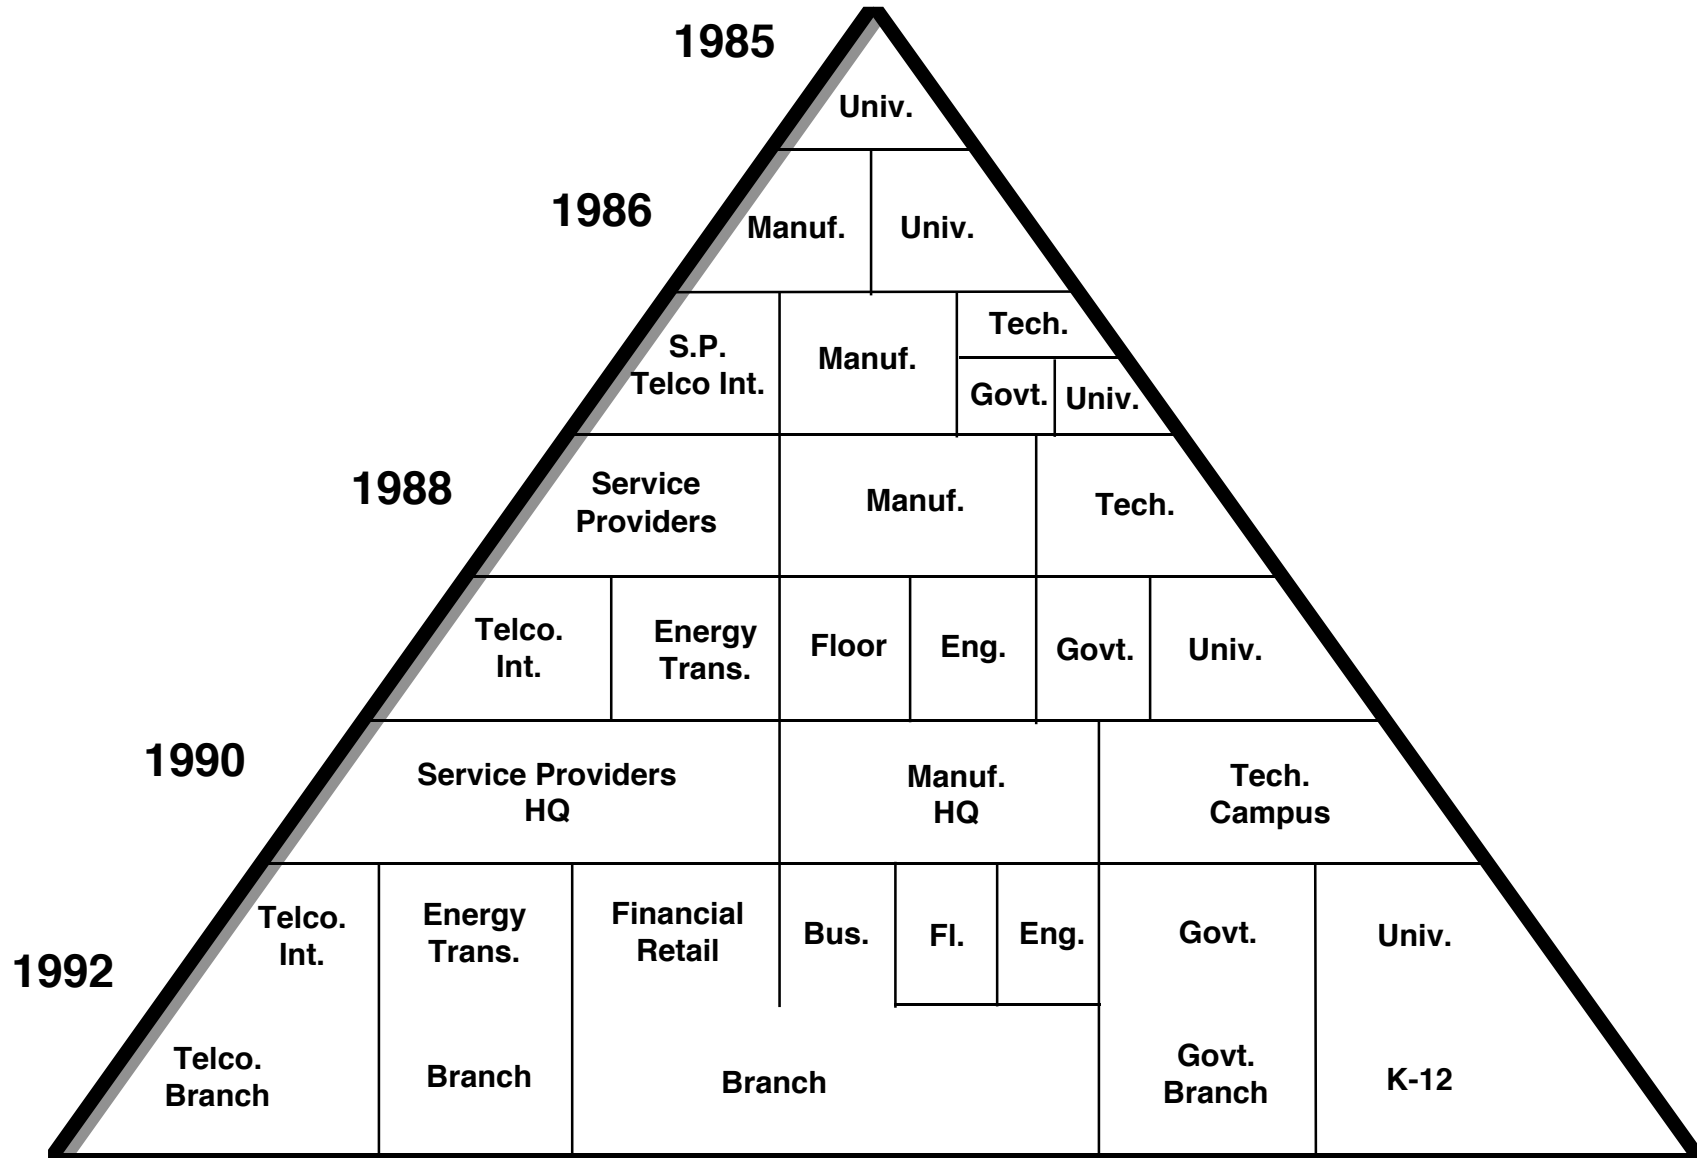

Growth in Internet Industrial Hosts

NSF Backbone Network History of Traffic

NSF Internet Backbone Network History of Services

1992 Growth of Outbound US-NSF Internet Traffic

Source: <nis.nsf.net>/statistics/nsfnet Jan 1993

1992 Growth of Inbound US-NSF Internet Traffic

Source: <nis.nsf.net>/statistics/nsfnet/jan 1993

Evolution of the Internet Marketplace

Source: Cisco Systems Marketing

IBM Corporate-Internet Gateway Historical Profile