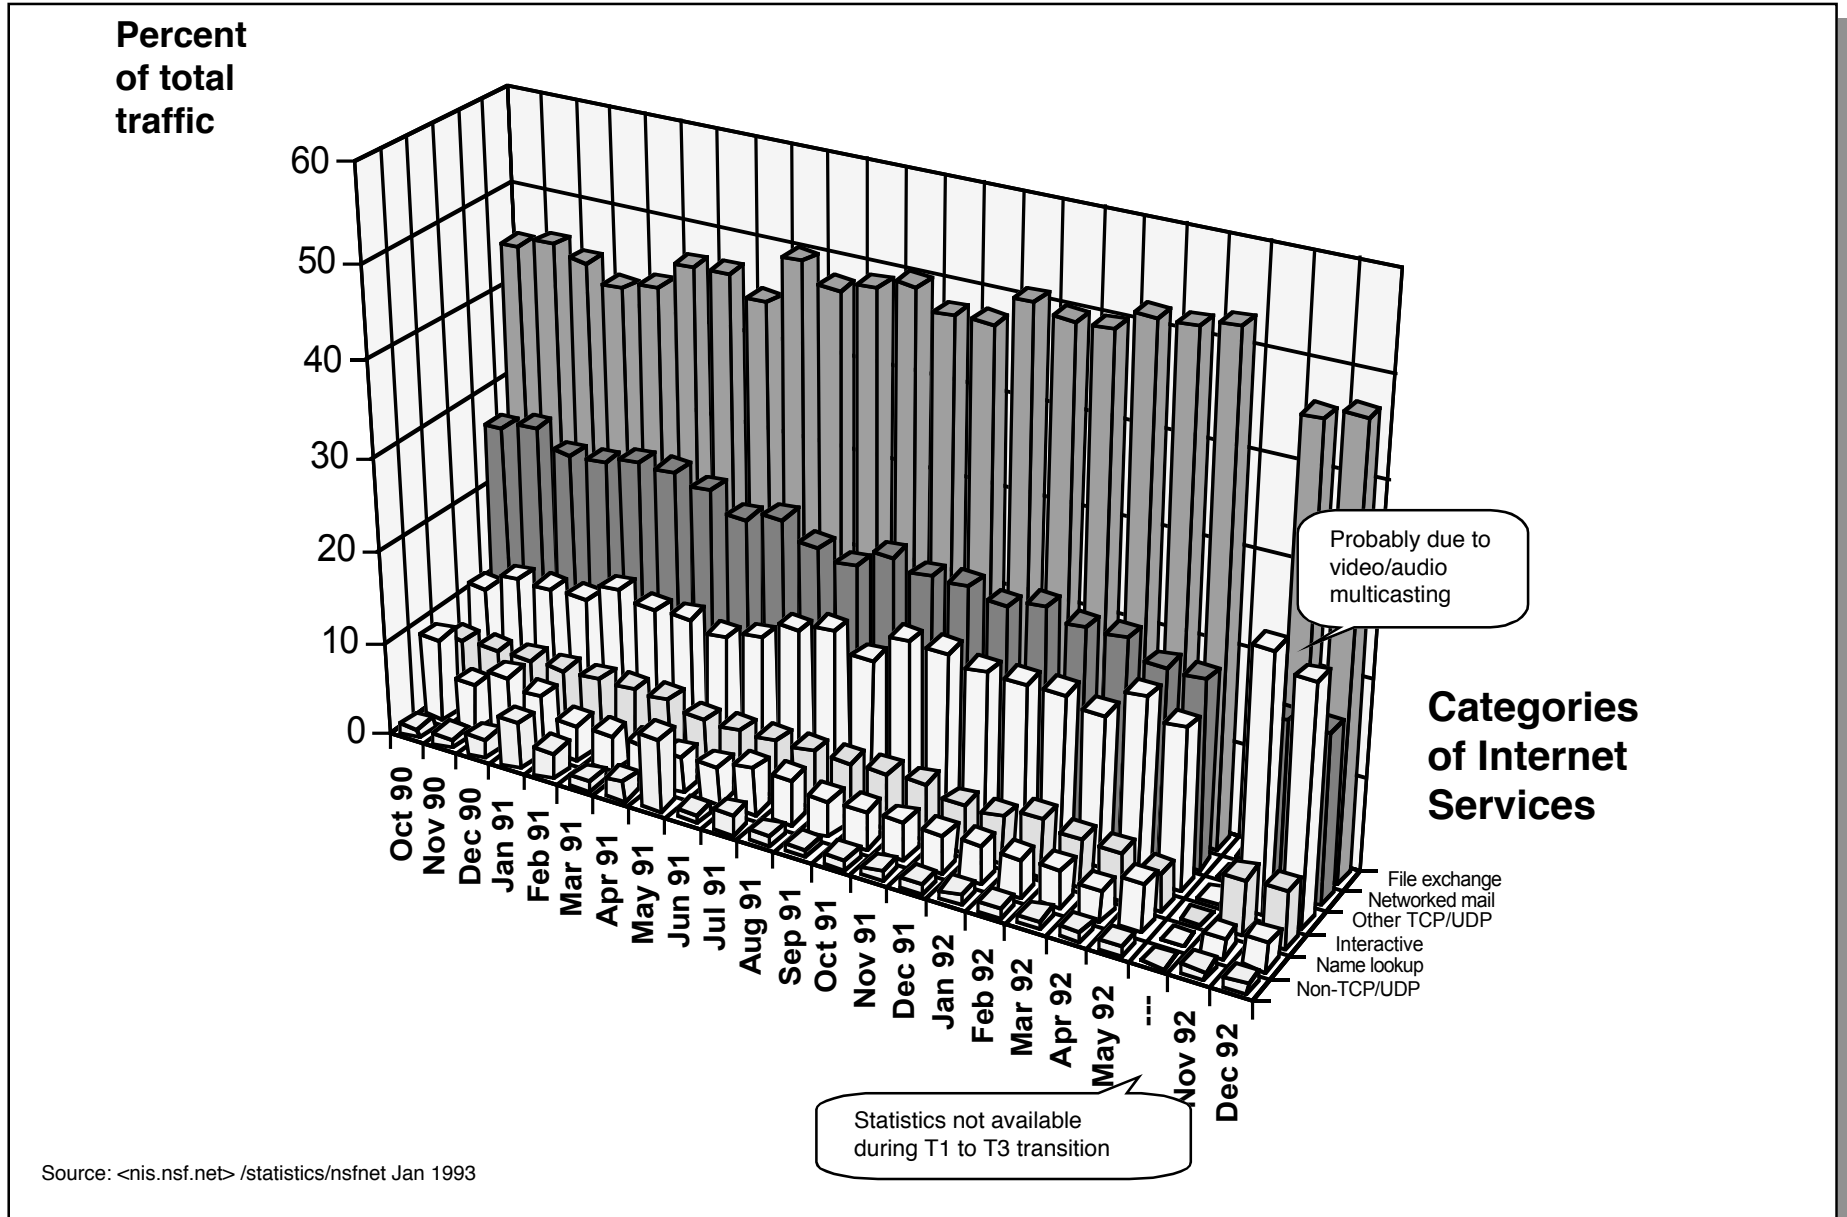

Global Growth of Internet Hosts in 1992

Source: <ftp.nisc.sri.com> /pub/zone (work by Lottor)

1992 Internet National Host per Capita Growth

sources: SRI Jan 1993 Hosts; World Almanac 1990 population statistics

Growth in Internet Industrial Hosts

NSF Backbone Network History of Traffic

NSF Internet Backbone Network History of Services

1992 Growth of Outbound US-NSF Internet Traffic

Source: <nis.nsf.net>/statistics/nsfnet Jan 1993

1992 Growth of Inbound US-NSF Internet Traffic

Source: <nis.nsf.net>/statistics/nsfnet/jan 1993

Evolution of the Internet Marketplace

Source: Cisco Systems Marketing

IBM Corporate-Internet Gateway Historical Profile