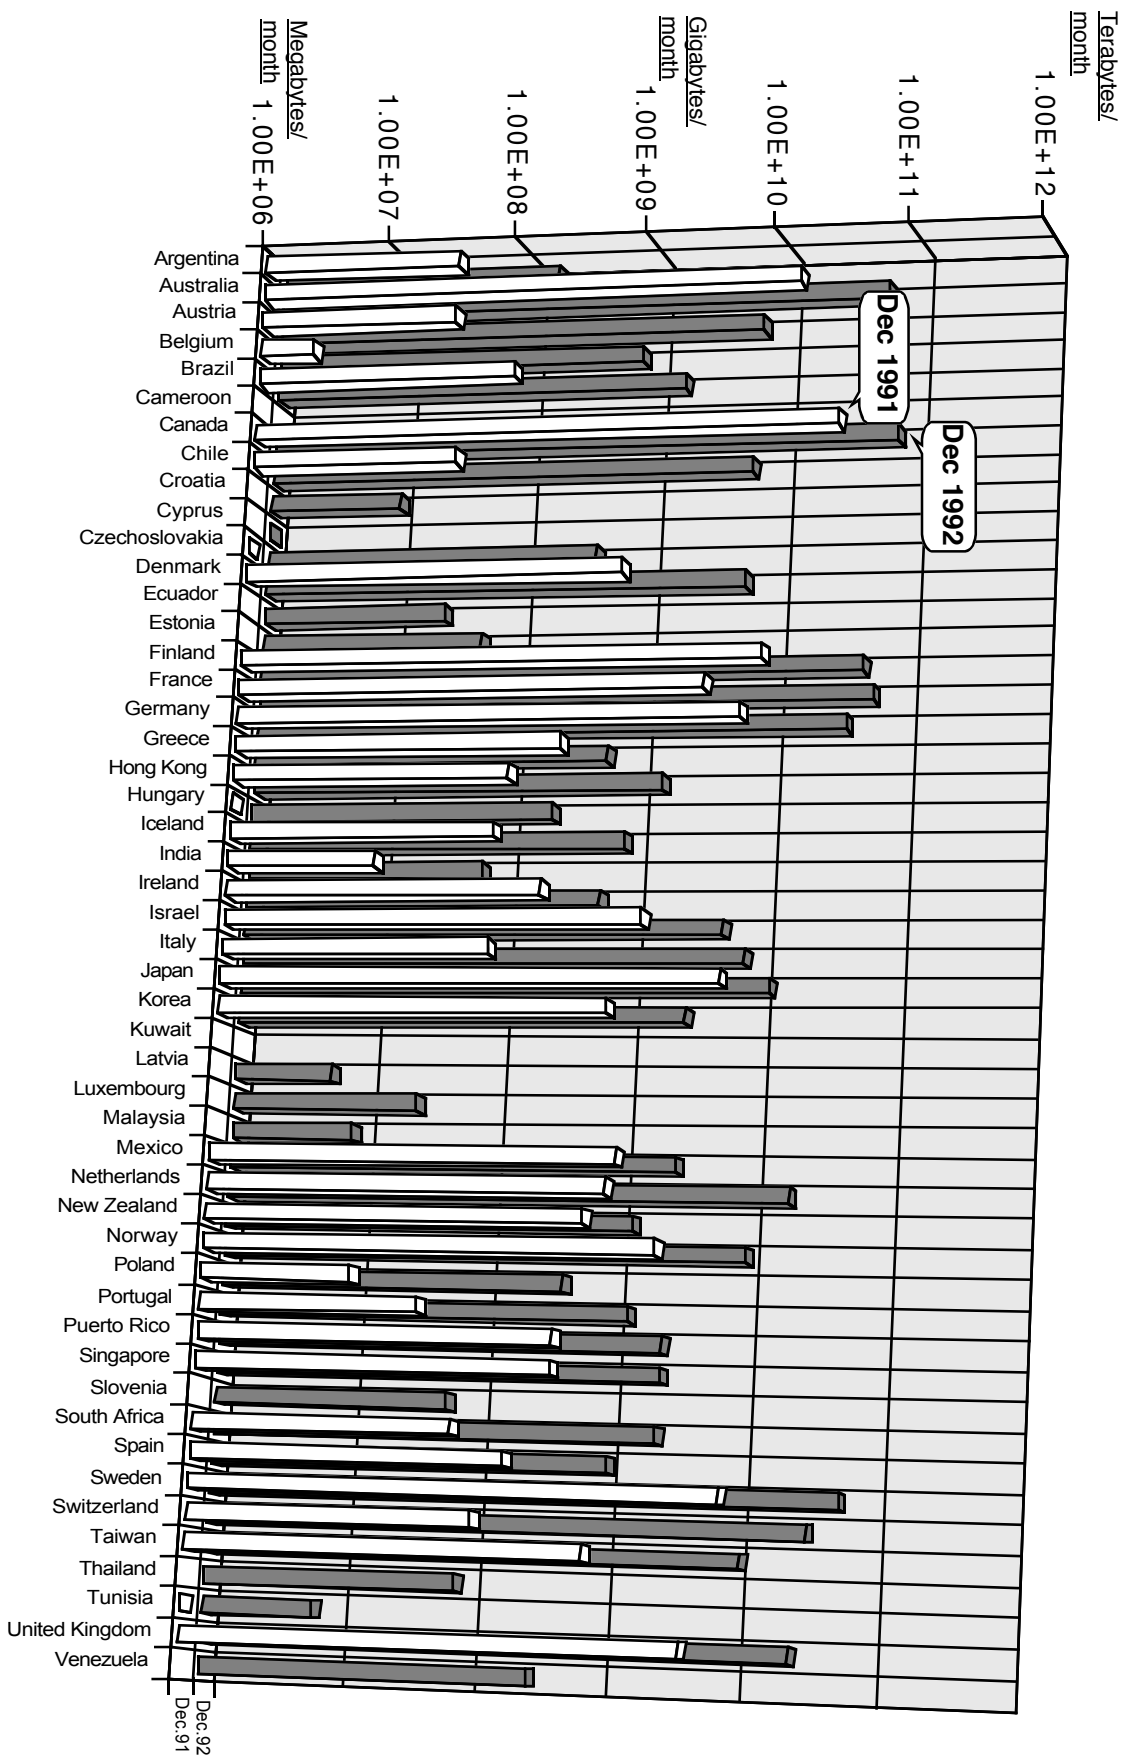

Global Growth of Internet Hosts in 1992

Source: <ftp.nisc.sri.com> /pub/zone (work by Lottor)

1992 Internet National Host per Capita Growth

sources: SRI Jan 1993 Hosts; World Almanac 1990 population statistics

Growth in Internet Industrial Hosts

NSF Backbone Network History of Traffic

NSF Internet Backbone Network History of Services

1992 Growth of Outbound US-NSF Internet Traffic

Source: <nis.nsf.net>/statistics/nsfnet Jan 1993

1992 Growth of Inbound US-NSF Internet Traffic

Source: <nis.nsf.net>/statistics/nsfnet/jan 1993

Evolution of the Internet Marketplace

Source: Cisco Systems Marketing

IBM Corporate-Internet Gateway Historical Profile