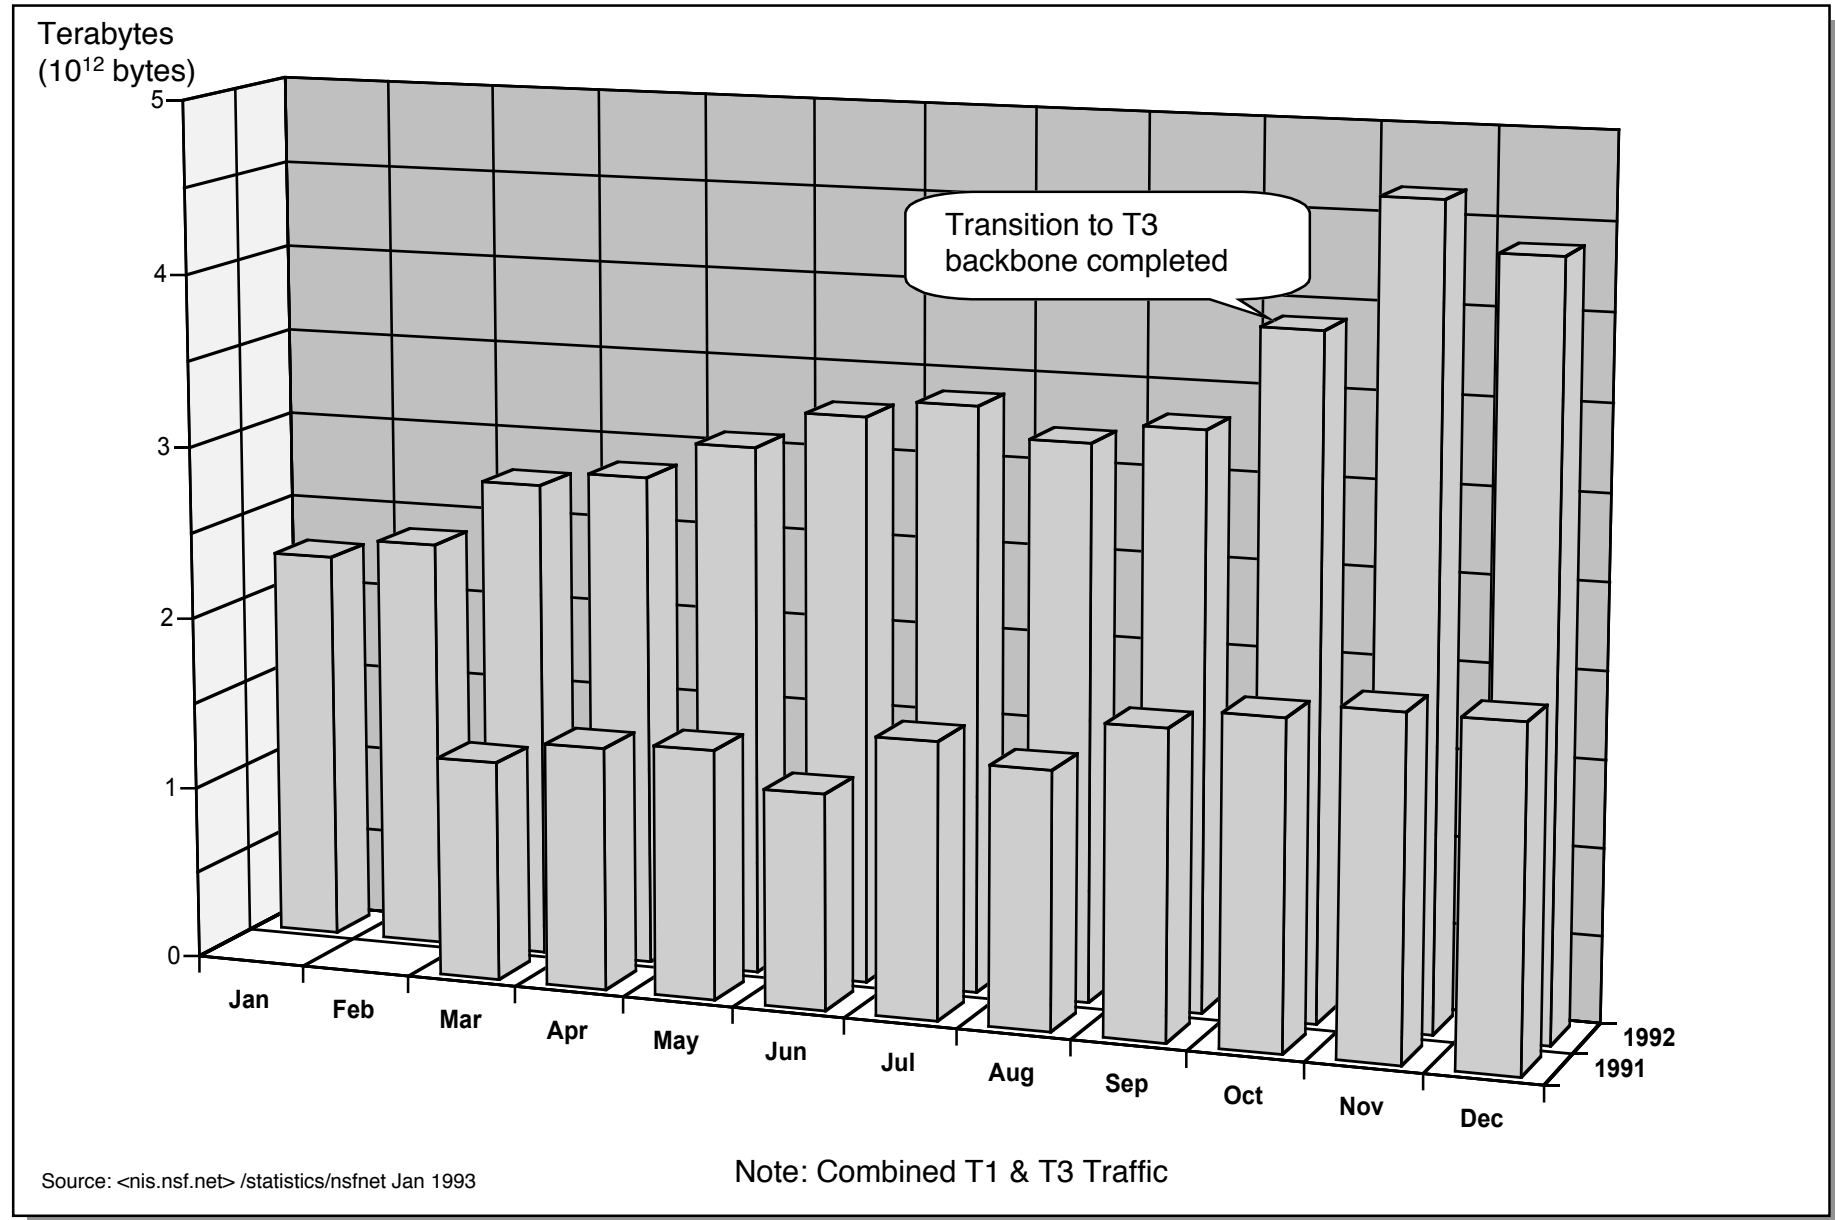

Global Growth of Internet Hosts in 1992

Source: <ftp.nisc.sri.com> /pub/zone (work by Lottor)

1992 Internet National Host per Capita Growth

sources: SRI Jan 1993 Hosts; World Almanac 1990 population statistics

Growth in Internet Industrial Hosts

NSF Backbone Network History of Traffic

NSF Internet Backbone Network History of Services

1992 Growth of Outbound US-NSF Internet Traffic

Source: <nis.nsf.net>/statistics/nsfnet Jan 1993

1992 Growth of Inbound US-NSF Internet Traffic

Source: <nis.nsf.net>/statistics/nsfnet/jan 1993

Evolution of the Internet Marketplace

Source: Cisco Systems Marketing

IBM Corporate-Internet Gateway Historical Profile