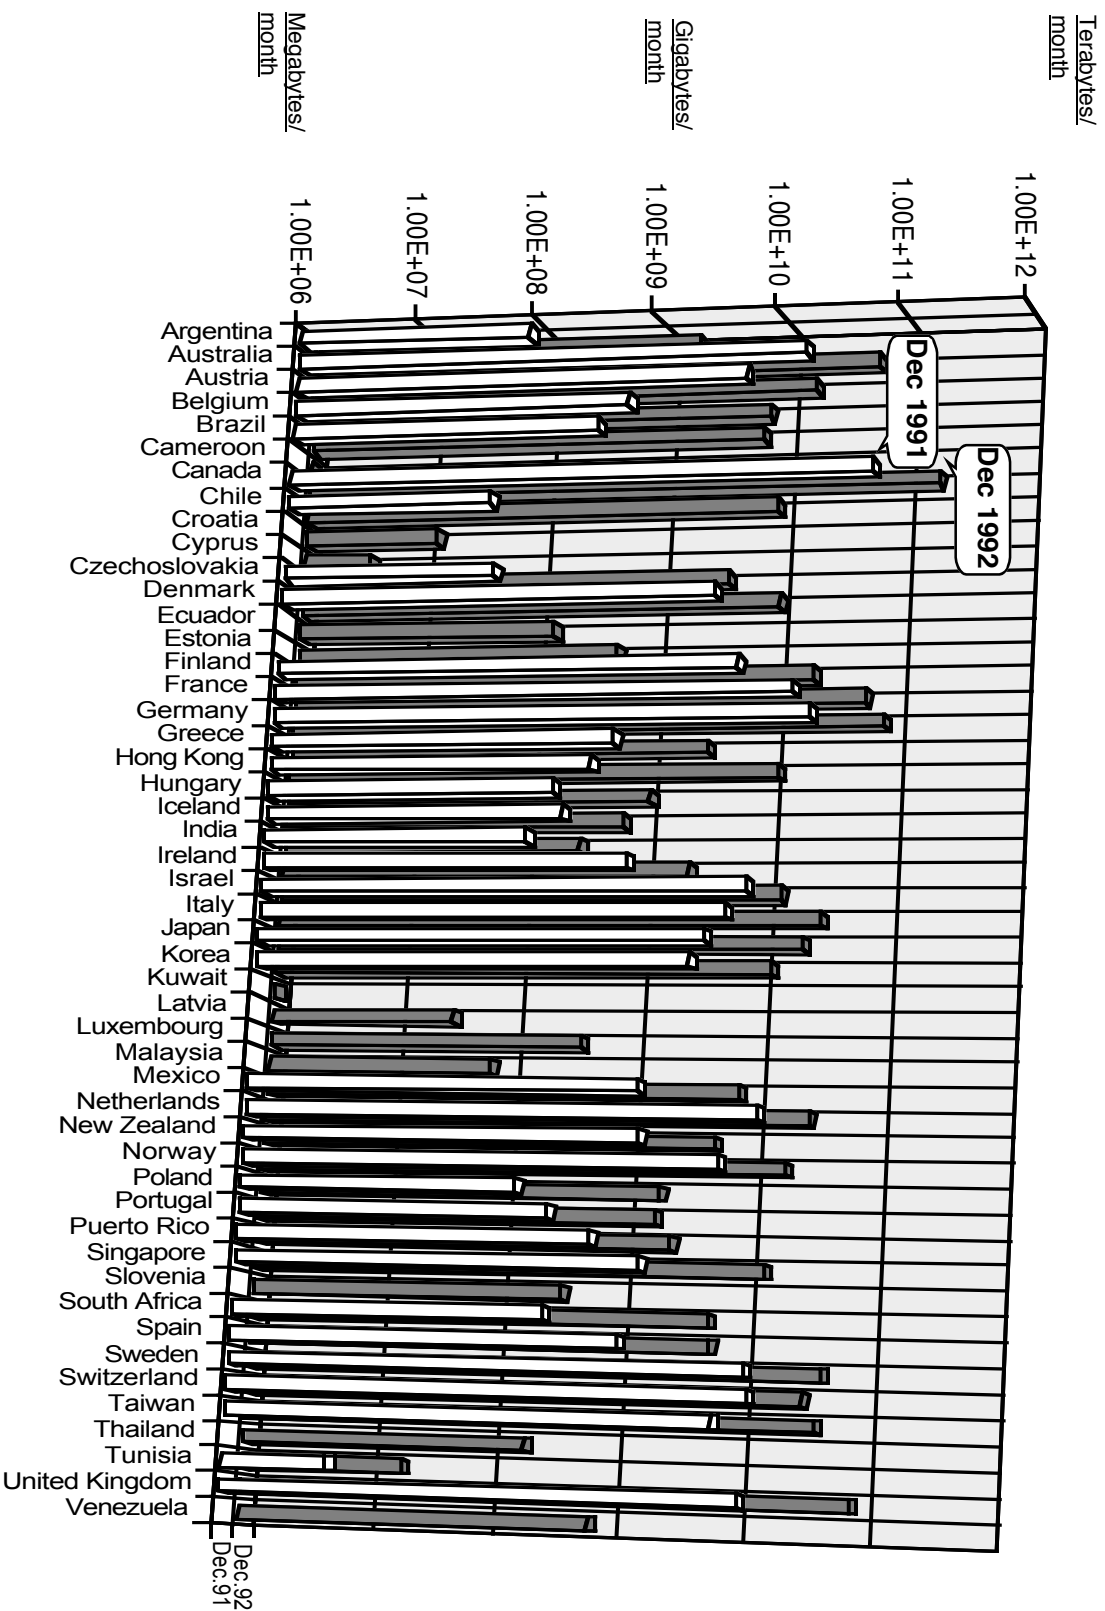

Global Growth of Internet Hosts in 1992

Source: <ftp.nisc.sri.com> /pub/zone (work by Lottor)

1992 Internet National Host per Capita Growth

sources: SRI Jan 1993 Hosts; World Almanac 1990 population statistics

Growth in Internet Industrial Hosts

NSF Backbone Network History of Traffic

NSF Internet Backbone Network History of Services

1992 Growth of Outbound US-NSF Internet Traffic

Source: <nis.nsf.net>/statistics/nsfnet Jan 1993

1992 Growth of Inbound US-NSF Internet Traffic

Source: <nis.nsf.net>/statistics/nsfnet/jan 1993

Evolution of the Internet Marketplace

Source: Cisco Systems Marketing

IBM Corporate-Internet Gateway Historical Profile